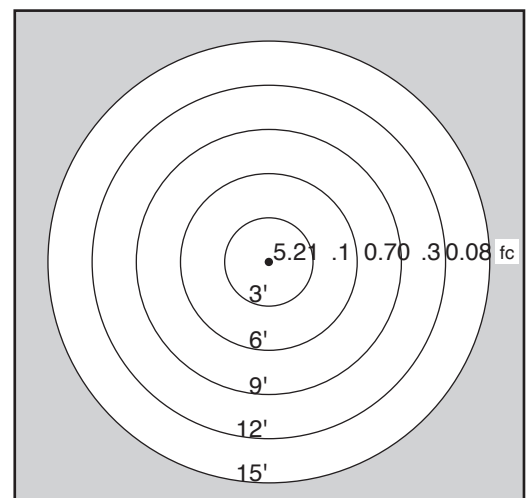

Type: _____

Model: _____

Project: _____

SPECIFICATION SHEET

MODEL: BB-07 LED Slider

SPECIFICATIONS

HOUSING:

Spun copper

LENS:

Clear tempered glass convex lens.

LAMP TYPE:

3-watt LED Slugger

MOUNTING:

20-inch stake standard with custom lengths upon request in angle or threaded

WIRING:

Prewired with 5' pigtail of 18/2 cable.

DIMENSIONS:

LED LAMP SPECIFICATIONS

OPTICS:

Integral optics providing available beam spreads from 15° to 60°.

COLOR TEMPERATURES:

Color temperature options provide the following qualities: 2700K=ultra-warm; 3000K=warm white; 4000K=neutral white; 5000K=cool white. Decorative color light options include amber, blue, green, and red.