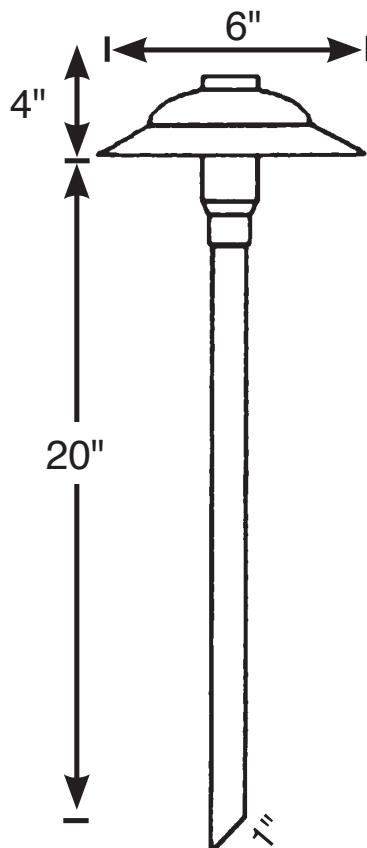

Type: _____

Model: _____

Project: _____

SPECIFICATION SHEET

MODEL: BB-07 LED Slider

SPECIFICATIONS

HOUSING:

Spun copper

LENS:

Clear tempered glass convex lens.

LAMP TYPE:

3-watt LED Slugger

MOUNTING:

20-inch stake standard with custom lengths upon request in angle or threaded

WIRING:

Prewired with 5' pigtail of 18/2 cable.

DIMENSIONS:

LED LAMP SPECIFICATIONS

OPTICS:

Integral optics providing available beam spreads from 15° to 60°.

COLOR TEMPERATURES:

Color temperature options provide the following qualities: 2700K=ultra-warm; 3000K=warm white; 4000K=neutral white; 5000K=cool white. Decorative color light options include amber, blue, green, and red.